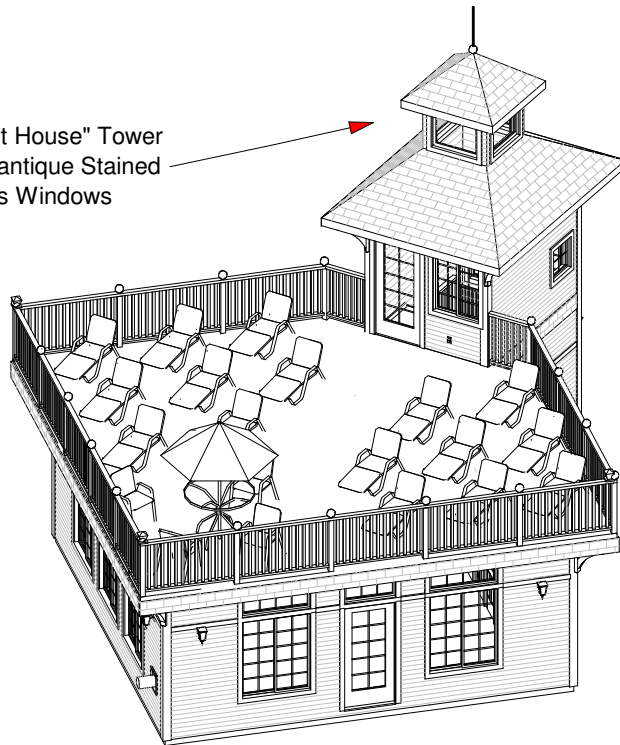

Overview of 1 of the 7
Twinhomes from the
road side

"Light House" Tower
with antique Stained
Glass Windows

Overview of the
Gazebo Sun Deck

Bay Pointe on Pelican Lake

A Rendering of 1 of the 7 Twinhomes

LOCATION MAP