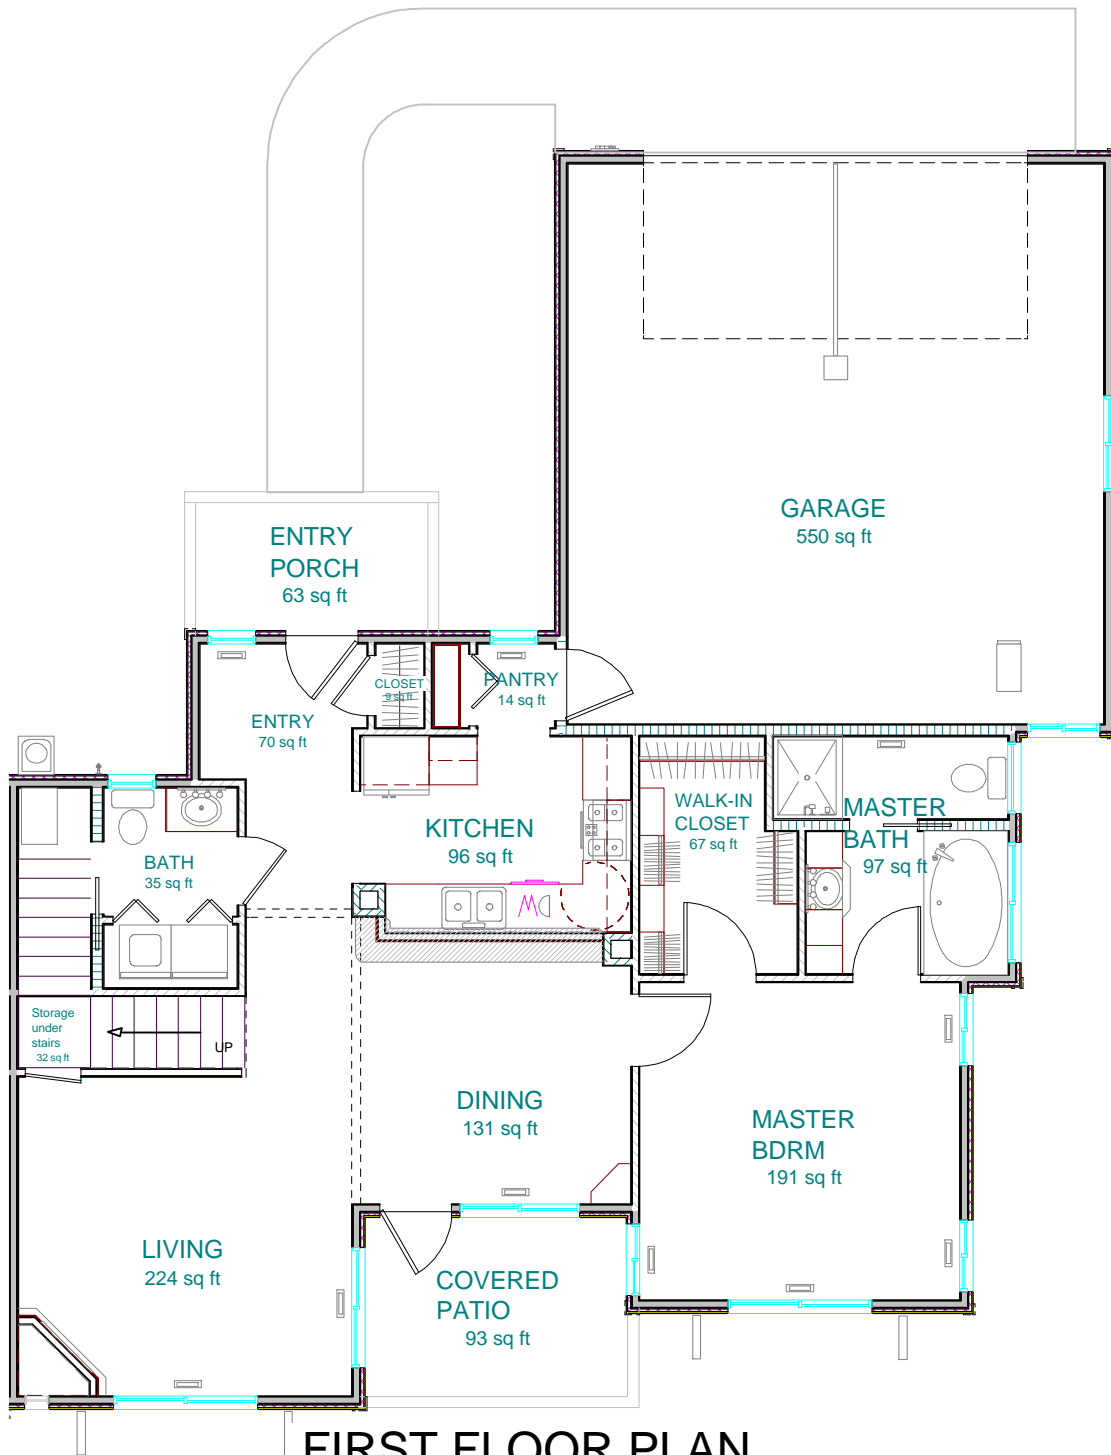

# EAST SIDE OF TWIN HOME

**FIRST FLOOR PLAN**  
1,036 sq ft

**SECOND FLOOR PLAN**  
664 sq ft