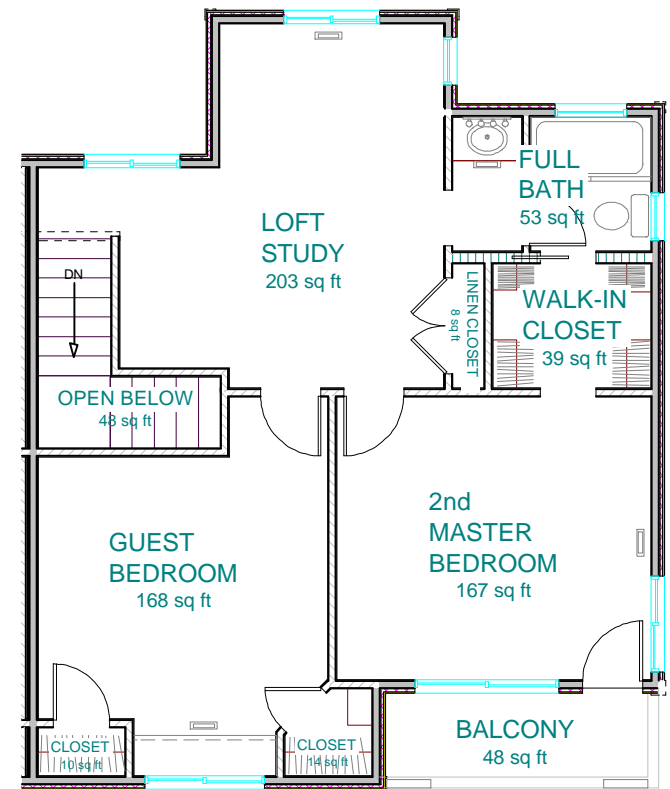

# EAST SIDE OF TWIN HOME

**FIRST FLOOR PLAN**  
1,036 sq ft

**SECOND FLOOR PLAN**  
664 sq ft